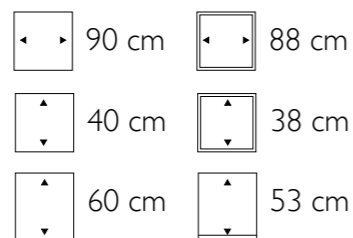

▲ Adapter Prestige Rectangular / Prestige Rechteck

- 111303 Matt
- ▲111406 Rohling

• More sizes available

Dimensions

▲ Prestige Rectangular / Prestige Rechteck

- 117711 Structure
- ▲118002 * High Shine
- 118303 Mat
- ▲119506 Rohling

• More sizes available

* Bespoke

Dimensions

▶ Chapeau France

- 282501 Structure
- 282602 High Shine
- 282703 Matt

Dimensions