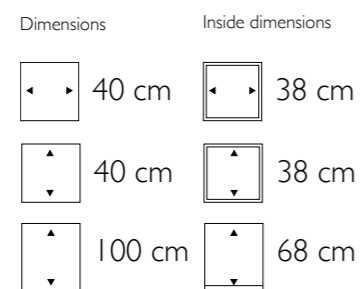

Prestige

- 113001 Structure
- 112002 High Shine
- 112603 Matt

• More sizes available