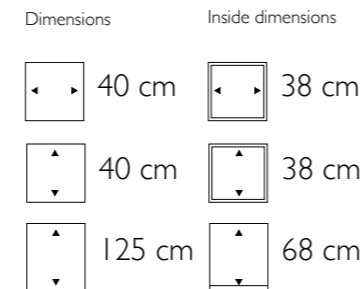

Prestige

- 114001 Structure
- 112102 High Shine
- 112703 Matt

• More sizes available