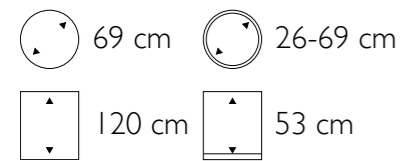

Chapeau Spain

281601	Structure
281702	High Shine
281803	Matt

Dimensions   Inside dimensions

COLOURFUL

www.platinum.nl

Contact us
info@platinum.nl

Photography
Wilfried Overwater
www.wilfriedoverwater.nl

Location photo shoot
Ontdekking 076
www.ontdekking076.nl

Maretti Lighting
www.maretti.com

Markant Nederland BV
www.markantoffice.com