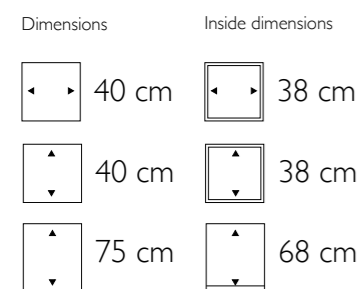

Prestige

- 112001 Structure
- 111902 High Shine
- 112503 Matt
- 113006 Rohling

• More sizes available