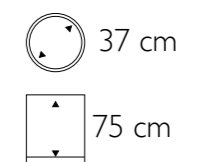

Dimensions

Inside dimensions

◀ **Stand Alone Industrial B**

700111 Structure
700112 High Shine
700113 Matt

Dimensions

Inside dimensions

Prestige Rectangular combi rohling + high shine white

▲ Adapter Prestige Rectangular / Prestige Rechteck