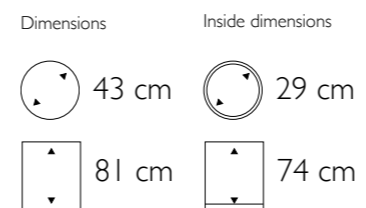

◀ **Dual Top / Chamäleon**

141201 Structure
142402 High Shine
143603 Matt

• More sizes available