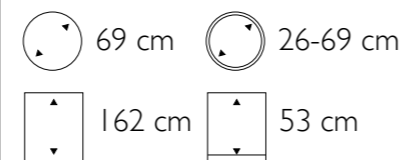

▶ Chapeau France

- 282501 Structure
- 282602 High Shine
- 282703 Matt

Dimensions

Chapeau France matt black