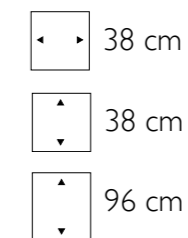

Dimensions

Inside dimensions

◀ **Stand Alone Industrial B**

700111 Structure
700112 High Shine
700113 Matt

Dimensions

Inside dimensions

Prestige Rectangular combi rohling + high shine white

▲ Adapter Prestige Rectangular / Prestige Rechteck