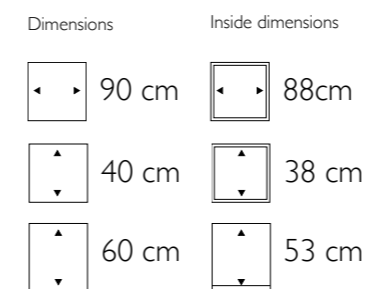

Prestige Rectangular / Prestige Rechteck

- 117711 Structure
- 118002 High shine
- 118303 Matt
- 119506 Rohling

• More sizes available