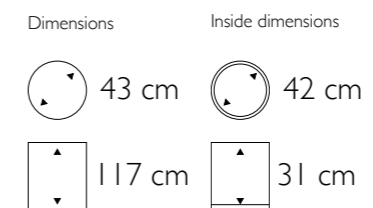

▶ **Parel Pedestal / Expert Deco-Saule**

264401 Structure
265502 High Shine
266603 Matt

• More sizes available