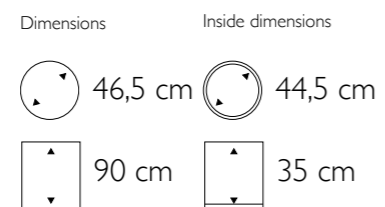

▶ **Bosco Vase Medium**

490102 Cemani
490111 Bark
490121 Coconut

• More sizes available

Bosco Vase Medium in Cemani