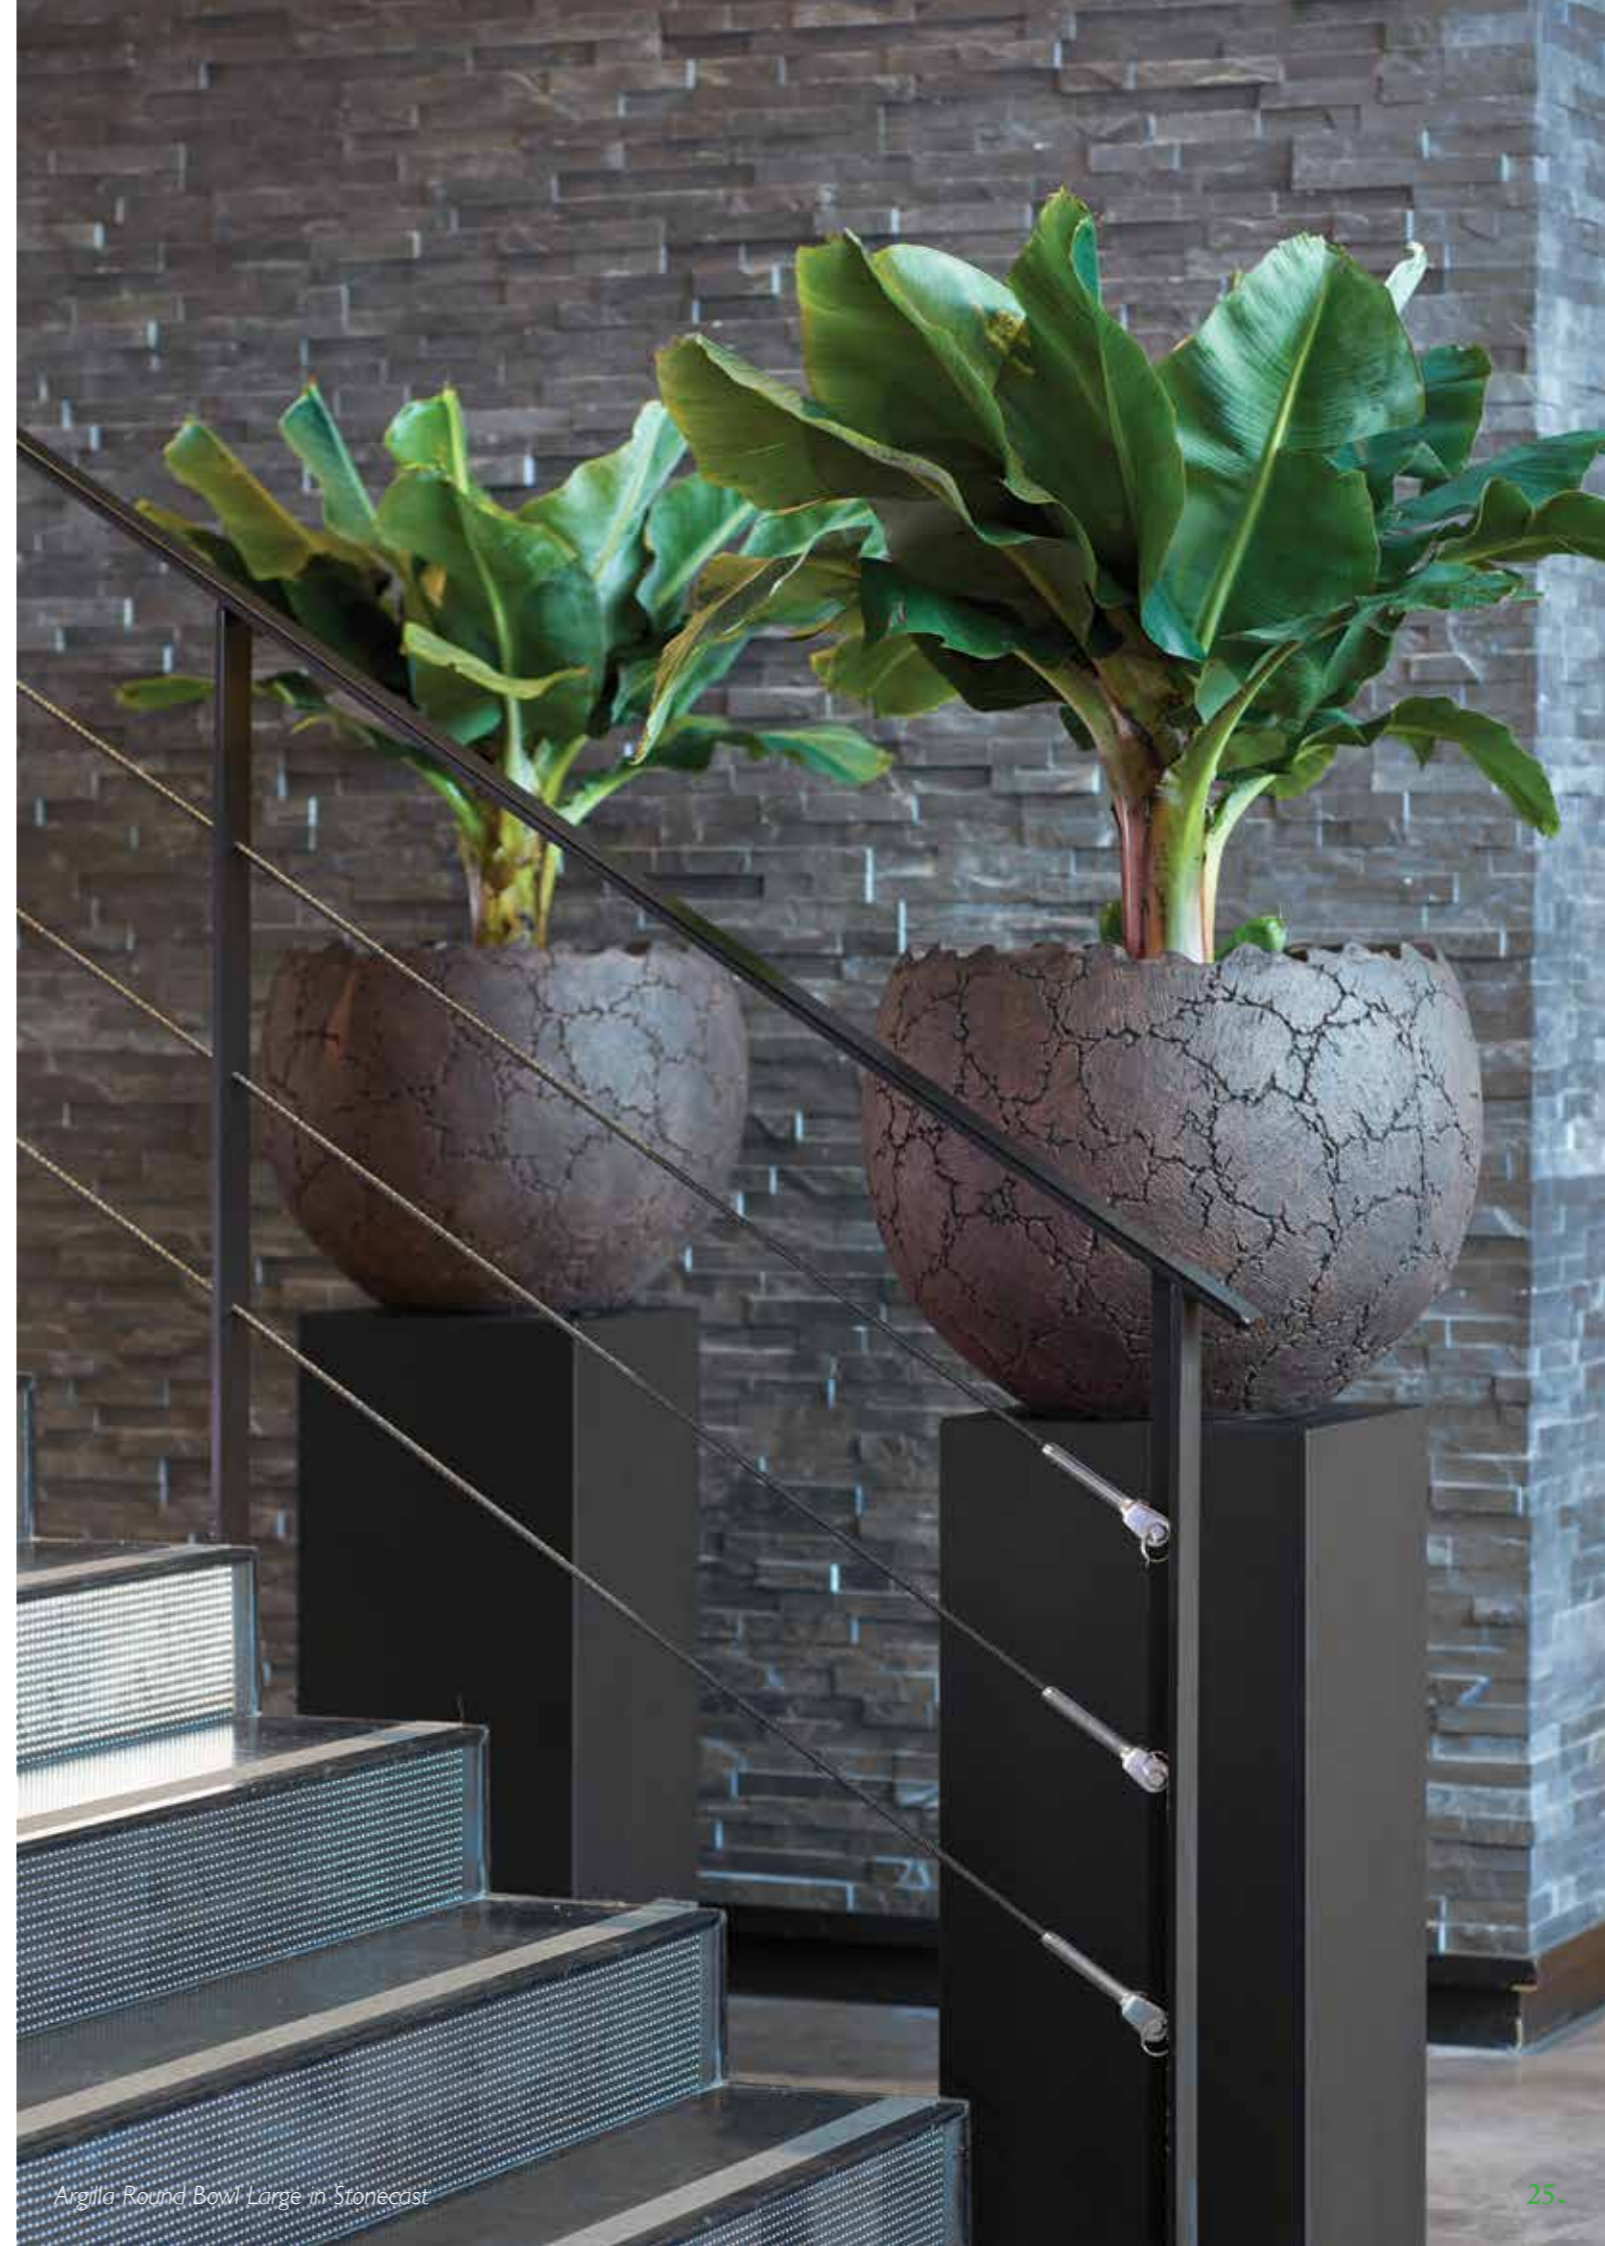

*Don't worry about perfection,
Nature doesn't grow in straight line*

► **Argilla Round Bowl Large**

665009 Stonecast

- More sizes available

Dimensions

65 cm

46 cm

50 cm

50 cm

► **Deco Square Synthetic Pedestals**

271001 Structure
271302 High Shine
271603 Matt

- More sizes available

Dimensions

40 cm

40 cm

75 cm

Argilla Round Bowl Large in Stonecast