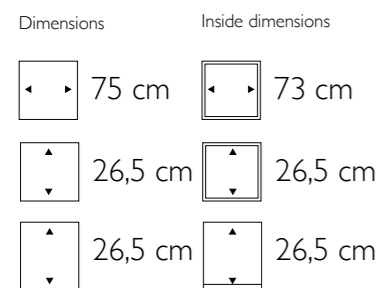

▲ **Bosco Oval Small**

475308 Cemani
475317 Bark
475327 Coconut

• More sizes available

▶ **Bosco Vase Medium**

490102 Cemani
490111 Bark
490121 Coconut

• More sizes available