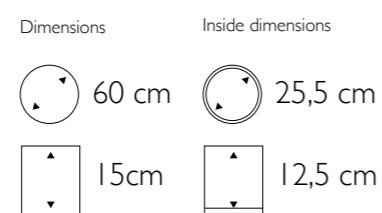

▶ **Vita Saucer Small**

- 560151 Light Gold
- 560152 Carbon
- 560153 Medium Silver
- 560154 Bronze

• More sizes available

Vita Saucer Small Light Gold