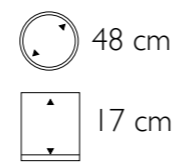

75 cm

Inside dimensions

37 cm

35 cm

Mindoro Round Bowl in Polished Brass and Raw Cracked Shell

► **Mindoro Round Bowl**

807009 Polished Brass
Raw Cracked Shell

Dimensions

70 cm

30 cm

Inside dimensions

48 cm

17 cm

Rich colours are typical of a rich nature

► **Scachetto Pot**

960003 Mango Wood

- More sizes available

Dimensions

60 cm

Inside dimensions

36-41 cm

57 cm

50 cm

► **Scachetto Vase Medium**