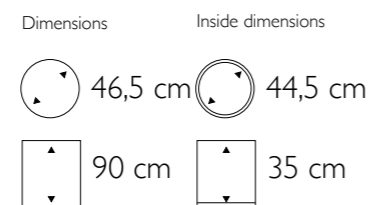

► **Vita Stripes Vase Medium**

510113 Medium Silver
510114 Bronze

• More sizes available