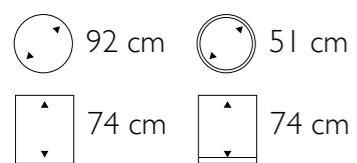

► **Vita Round Bowl Large**

- 500111 Light Gold
- 500112 Carbon
- 500113 Medium Silver
- 500114 Bronze
- 500116 Dark Blue

• More sizes available

Dimensions

Inside dimensions