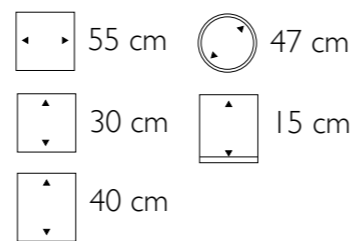

► **Alabat Oval**

805508 Raw Cracked Shell
Polished Stainless Steel

Dimensions

Inside dimensions