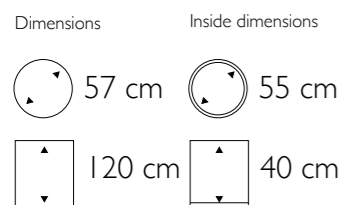

Light in Nature creates the movement of Colors

► **Vita Stripes Vase Large**

510123 Medium Silver
510124 Bronze

• More sizes available