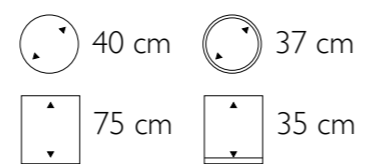

55 cm

► **Deco Square Synthetic Pedestals**

271001 Structure
271302 High Shine
271603 Matt

• More sizes available

Dimensions

40 cm

40 cm

75 cm

Bordo Planter in White Lacquer / Eggshell White

◀ **Curved Round Bowl Small**

650403 Bronze
650203 White Washed
650503 Iron

• More sizes available

Dimensions	Inside dimensions
 50 cm	 28 cm
 40 cm	 40 cm

Curved Round Bowl Small in White Washed

Curved Vase Small in White Washed

► **Curved Vase Small**

- 675403 Bronze
- 675203 White Washed
- 675503 Iron

- More sizes available

Dimensions

Inside dimensions

Light in Nature creates the movement of Colors