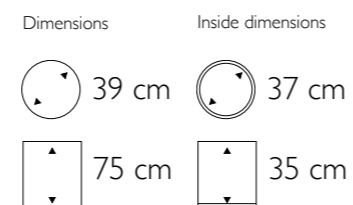

Bordo Planter in White Lacquer / Eggshell White

◀ **Curved Round Bowl Small**

650403 Bronze
650203 White Washed
650503 Iron

• More sizes available

Dimensions	Inside dimensions
 50 cm	 28 cm
 40 cm	 40 cm

Curved Round Bowl Small in White Washed

Curved Vase Small in White Washed

► **Curved Vase Small**

- 675403 Bronze
- 675203 White Washed
- 675503 Iron

- More sizes available

Dimensions

Inside dimensions

Light in Nature creates the movement of Colors

510103 Medium Silver
510104 Bronze

• More sizes available

Vita Stripes Vase in Bronze

Coron Vase
801102 Raw Cracked Shell

Dimensions		Inside dimensions	
 55 cm	 45 cm		
 110 cm	 35 cm		

Coron Vase in Raw Cracked Shell