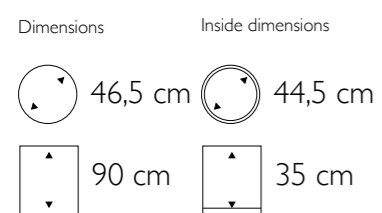

▲ **Vita Vase Medium**

- 500111 Light Gold
- 500112 Carbon
- 500113 Medium Silver
- 500114 Bronze
- 500116 Dark Blue

• More sizes available

▶ **Vita Saucer Small**

- 560151 Light Gold
- 560152 Carbon
- 560153 Medium Silver
- 560154 Bronze

• More sizes available